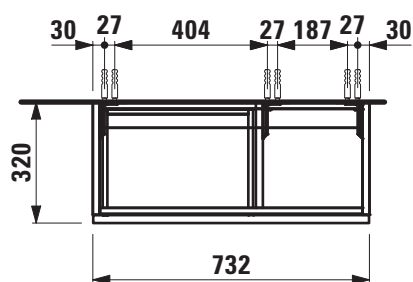

TECHNICAL DRAWINGS / S 1 : 20