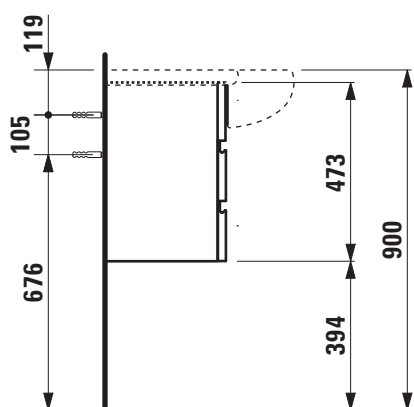

### TECHNICAL DATA

Order no.	42445.0 / 2 drawers	Mounting acc. incl.	Installation set, order no. 49260.5
Dimensions (WxHxD)	732 x 473 x 320 mm	Mounting information	The walls installed on must meet the requirements of the furniture in terms of weight and the supplied fastening elements. If this cannot be guaranteed another method of installation needs to be chosen.
Matching for	Washbasin, order no. 81497.6	Colours	630 – Noce canaletto, surface lacquered real wood veneer 631 – White, surface lacquered
Specification	Body/Front – Surface lacquered real wood veneer or lacquered white Integrated handle in the front		
Weight	630 – 21,5 kg 631 – 21,5 kg		

### TECHNICAL DRAWINGS / S 1 : 20

### TECHNICAL DATA

Order no.	42447.0 / 2 drawers	Mounting acc. incl.	Installation set, order no. 49260.5
Dimensions (WxHxD)	732 x 473 x 320 mm	Mounting information	The walls installed on must meet the requirements of the furniture in terms of weight and the supplied fastening elements. If this cannot be guaranteed another method of installation needs to be chosen.
Matching for	Washbasin, order no. 81497.5	Colours	630 – Noce canaletto, surface lacquered real wood veneer 631 – White, surface lacquered
Specification	Body/Front – Surface lacquered real wood veneer or lacquered white Integrated handle in the front		
Weight	630 – 21,5 kg 631 – 21,5 kg		